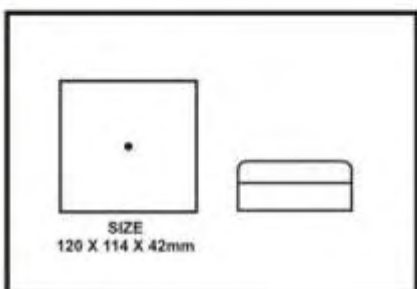

Ideal for holding cables/
pipes 40 – 100 mm in Ø

BOX SIZE
340 x 260 x 222 mm

Code Description
EH1 : B : 8 :
Product Description Colour options: Black – B; White – W (other colours on request) Required Ø Hole size (mm)

EASYHOLD

J-BOXES

Quality Boxes that serve you.

6 WAY J-BOX
Code:EHJ3
(Packaging)
216 per box
w=5.9kg
D=22x26x34cm

20W J-BOX
(4x2)
Code:EHJ1
(Packaging)
72 per box
w=5.0kg
D=22x26x34cm

30W J-BOX
Code:EHJ2
(Packaging)
20 per box
w=5.5kg
D=22x26x34cm

SURFACE
MOUNT BOX
(4x4)
Code:EHJ4
(Packaging)
30 per box
w=4.3kg
D=22x26x34cm

GP J-BOX
Code:EHJ10
(Packaging)
20 per box
w=3.3kg
D=22x26x34cm

EASYHOLD

J-BOXES

Quality Boxes that serve you.

ISOLATOR ENCLOSURES

OUTDOOR ISOLATOR BOX / SLIDE ON COVER BOX MULTIPLE APPLICATIONS

Code:EHJ5
(Packaging)
29 per box
w=17.5.5kg
D=50x50x30cm

EASYHOLD

J-BOXES

Quality Boxes that serve you.

272mm

240mm

88mm