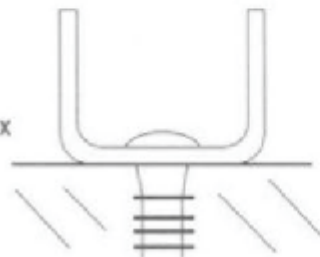

EASYHOLD

FASTENING SYSTEMS

- Just drill the required hole size
- Hammer them in.
- Ideal for holding cables, piping, trunking plus lots of other uses.
- Installs in half the time.
- S.A.B.S. Tested.

22 mm

Code: EH1B7 100 per pkt 60 pkt per box
W = 6 kg
Hole size 6 - 7 mm D = 22 x 26 x 34 cm
Recommended cable tie: T30 R (150 x 3.5 mm)

Ideal for holding cables/
pipes 5 – 20 mm in
diameter (Ø)

38 mm

PLUG

Code: EH1B8 100 per pkt 20 pkt per box
W = 4.6 kg
Hole size 8 mm D = 22 x 26 x 34 cm
Recommended cable tie: T50 R (204 x 4.7 mm)
SABS Tested to 105 kg pull out force

Ideal for holding cables/
pipes 20 – 40 mm in Ø

45 mm

ANCHOR

Code: EH2B8 100 per pkt 25 pkt per box
W = 4.4 kg
Hole size 8 mm D = 22 x 26 x 34 cm

40 mm

MAXI PLUG

Code: EH1B10 50 per pkt 16 pkt per box
W = 5.4 kg
Hole size 10 mm D = 22 x 26 x 34 cm
Recommended cable tie: T120 R (395 x 7.8 mm)
SABS Tested to 120 kg pull out force