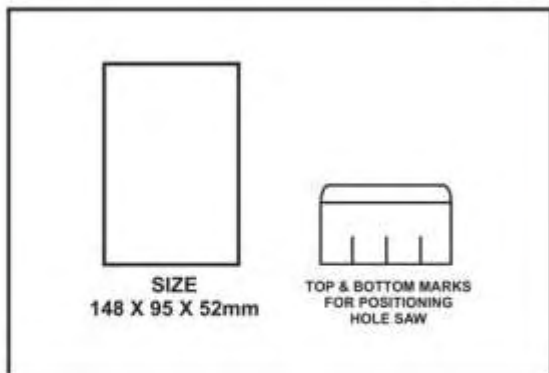

EASYHOLD

J-BOXES

Quality Boxes that serve you.

ISOLATOR ENCLOSURES

COMPATIBLE WITH: NWI, M&G & SBU ISOLATORS
RATED 25 - 60 AMPS
2,3 & 4 POLE