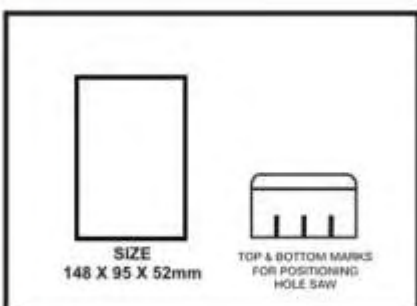

Ideal for holding cables/
pipes 40 – 100 mm in Ø

BOX SIZE
340 x 260 x 222 mm

Code Description
EH1 : B : 8 :
Product Description Colour options: Black – B; White – W (other colours on request) Required Ø Hole size (mm)

EASYHOLD

J-BOXES

Quality Boxes that serve you.

6 WAY J-BOX
Code:EHJ3
(Packaging)
216 per box
w=5.9kg
D=22x26x34cm

20W J-BOX
(4x2)
Code:EHJ1
(Packaging)
72 per box
w=5.0kg
D=22x26x34cm

30W J-BOX
Code:EHJ2
(Packaging)
20 per box
w=5.5kg
D=22x26x34cm

SURFACE
MOUNT BOX
(4x4)
Code:EHJ4
(Packaging)
30 per box
w=4.3kg
D=22x26x34cm

GP J-BOX
Code:EHJ10
(Packaging)
20 per box
w=3.3kg
D=22x26x34cm

EASYHOLD

J-BOXES

Quality Boxes that serve you.

ISOLATOR ENCLOSURES

OUTDOOR ISOLATOR BOX / SLIDE ON COVER BOX MULTIPLE APPLICATIONS

Code:EHJ5
(Packaging)
29 per box
w=17.5.5kg
D=50x50x30cm

EASYHOLD

J-BOXES

Quality Boxes that serve you.

272mm

240mm

88mm