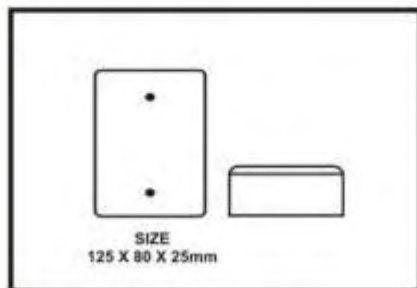

Ideal for holding cables/
pipes 40 – 100 mm in Ø

BOX SIZE
340 x 260 x 222 mm

Code Description
EH1 : B : 8 :
Product Description Colour options: Black – B; White – W (other colours on request) Required Ø Hole size (mm)

EASYHOLD

J-BOXES

Quality Boxes that serve you.

6 WAY J-BOX
Code:EHJ3
(Packaging)
216 per box
w=5.9kg
D=22x26x34cm

20W J-BOX
(4x2)
Code:EHJ1
(Packaging)
72 per box
w=5.0kg
D=22x26x34cm

30W J-BOX
Code:EHJ2
(Packaging)
20 per box
w=5.5kg
D=22x26x34cm

SURFACE
MOUNT BOX
(4x4)
Code:EHJ4
(Packaging)
30 per box
w=4.3kg
D=22x26x34cm

GP J-BOX
Code:EHJ10
(Packaging)
20 per box
w=3.3kg
D=22x26x34cm

EASYHOLD

J-BOXES

Quality Boxes that serve you.

ISOLATOR ENCLOSURES

OUTDOOR ISOLATOR BOX / SLIDE ON COVER BOX MULTIPLE APPLICATIONS

Code:EHJ5
(Packaging)
29 per box
w=17.5.5kg
D=50x50x30cm

EASYHOLD

J-BOXES

Quality Boxes that serve you.

272mm

240mm

88mm