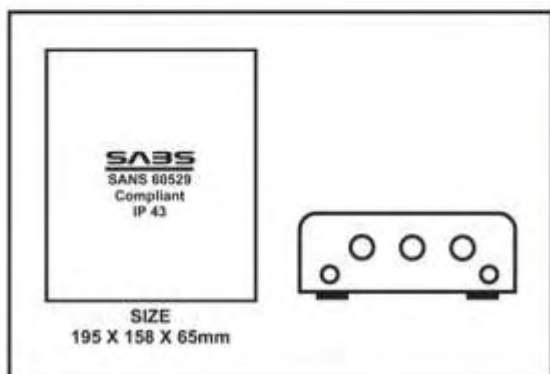

INDOOR ISOLATOR BOX

Code:EHJ6
(Packaging)
20 per box
w=3.3kg
D=22x26x34cm

- ① RETRACTABLE CABLE GLAND MOUNTING PLATE
  ② LOCKING SCREW

OUTDOOR ISOLATOR BOX / SLIDE ON COVER BOX MULTIPLE APPLICATIONS

Code:EHJ5
(Packaging)
29 per box
w=17.5.5kg
D=50x50x30cm