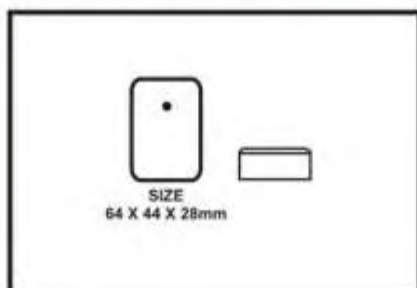

Ideal for holding cables/
pipes 20 – 40 mm in Ø

45 mm

ANCHOR

Code: EH2B8 100 per pkt 25 pkt per box
W = 4.4 kg
Hole size 8 mm D = 22 x 26 x 34 cm

40 mm

MAXI PLUG

Code: EH1B10 50 per pkt 16 pkt per box
W = 5.4 kg
Hole size 10 mm D = 22 x 26 x 34 cm
Recommended cable tie: T120 R (395 x 7.8 mm)
SABS Tested to 120 kg pull out force

Ideal for holding cables/
pipes 40 – 100 mm in Ø

BOX SIZE
340 x 260 x 222 mm

Code Description
EH1 : B : 8 :
Product Description Colour options: Black – B; White – W (other colours on request) Required Ø Hole size (mm)

EASYHOLD

J-BOXES

Quality Boxes that serve you.

6 WAY J-BOX
Code:EHJ3
(Packaging)
216 per box
w=5.9kg
D=22x26x34cm

20W J-BOX
(4x2)
Code:EHJ1
(Packaging)
72 per box
w=5.0kg
D=22x26x34cm

30W J-BOX
Code:EHJ2
(Packaging)
20 per box
w=5.5kg
D=22x26x34cm

SURFACE
MOUNT BOX
(4x4)
Code:EHJ4
(Packaging)
30 per box
w=4.3kg
D=22x26x34cm

GP J-BOX
Code:EHJ10
(Packaging)
20 per box
w=3.3kg
D=22x26x34cm

EASYHOLD

J-BOXES

Quality Boxes that serve you.

ISOLATOR ENCLOSURES