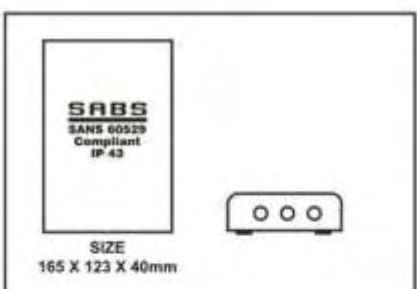

Ideal for holding cables/
pipes 40 – 100 mm in Ø

BOX SIZE
340 x 260 x 222 mm

Code Description
EH1 : B : 8 :
Product Description Colour options: Black – B; White – W (other colours on request) Required Ø Hole size (mm)

EASYHOLD

J-BOXES

Quality Boxes that serve you.

6 WAY J-BOX
Code:EHJ3
(Packaging)
216 per box
w=5.9kg
D=22x26x34cm

20W J-BOX
(4x2)
Code:EHJ1
(Packaging)
72 per box
w=5.0kg
D=22x26x34cm

30W J-BOX
Code:EHJ2
(Packaging)
20 per box
w=5.5kg
D=22x26x34cm

SURFACE
MOUNT BOX
(4x4)
Code:EHJ4
(Packaging)
30 per box
w=4.3kg
D=22x26x34cm

GP J-BOX
Code:EHJ10
(Packaging)
20 per box
w=3.3kg
D=22x26x34cm

EASYHOLD

J-BOXES

Quality Boxes that serve you.

ISOLATOR ENCLOSURES

OUTDOOR ISOLATOR BOX / SLIDE ON COVER BOX MULTIPLE APPLICATIONS

Code:EHJ5
(Packaging)
29 per box
w=17.5.5kg
D=50x50x30cm

EASYHOLD

J-BOXES

Quality Boxes that serve you.

272mm

240mm

88mm